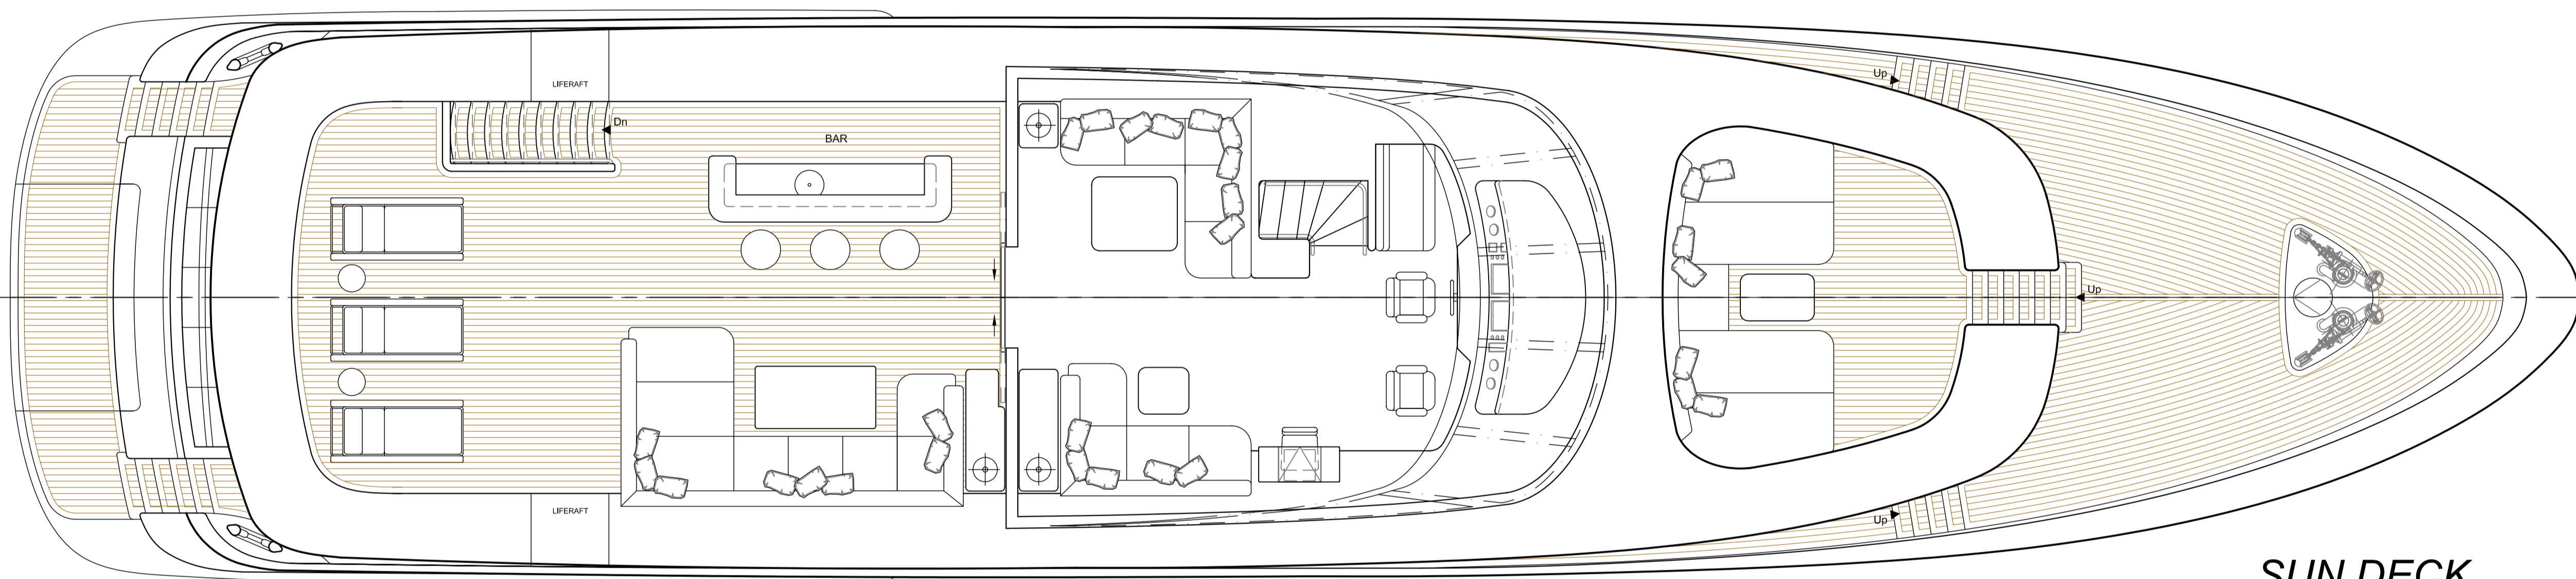

INBOARD PROFILE

SUN DECK

MAIN DECK

CABIN DECK

Guido de Groot design

D					
C					
B					
A					
0	14-09-2009	First Issue			
Envi 88					
General Arrangement					
YARD				PROJ. Nr. 142	
SCALE	PAPER	DRAWN	DATE	NO. 142	
1:1 - 1:10	A0	Dave Woessner	14-09-2009		
<small>This drawing is protected by copyright and property of the designer; no part whatsoever may be copied, reproduced, modified or used in any manner without permission.</small>					