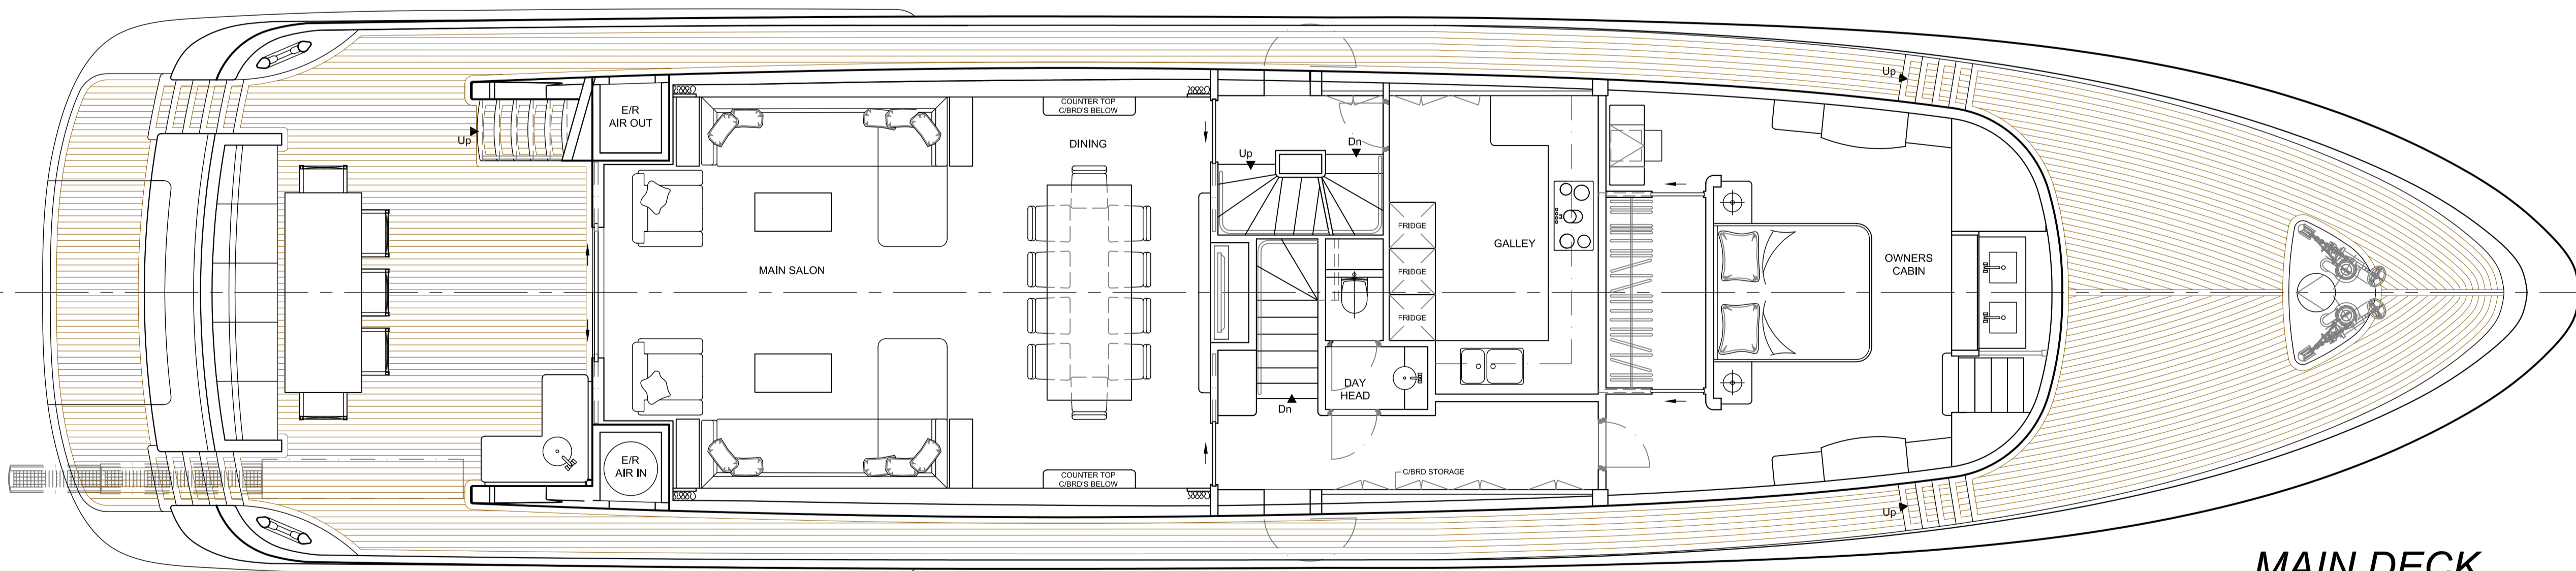

INBOARD PROFILE

SUN DECK

MAIN DECK

CABIN DECK

Guido de Groot design

D					
C					
B					
A					
0	14-09-2009	First Issue			
Envi 88					
General Arrangement					
YARD				PROJ. Nr. 142	
SCALE	PAPER	DRAWN	DATE	NO. 142	
1:1 - 1:10	A0	Dave Woessner	14-09-2009		
<small>This drawing is protected by copyright and property of the designer; no part whatsoever may be copied, reproduced, modified or used in any manner without permission.</small>					