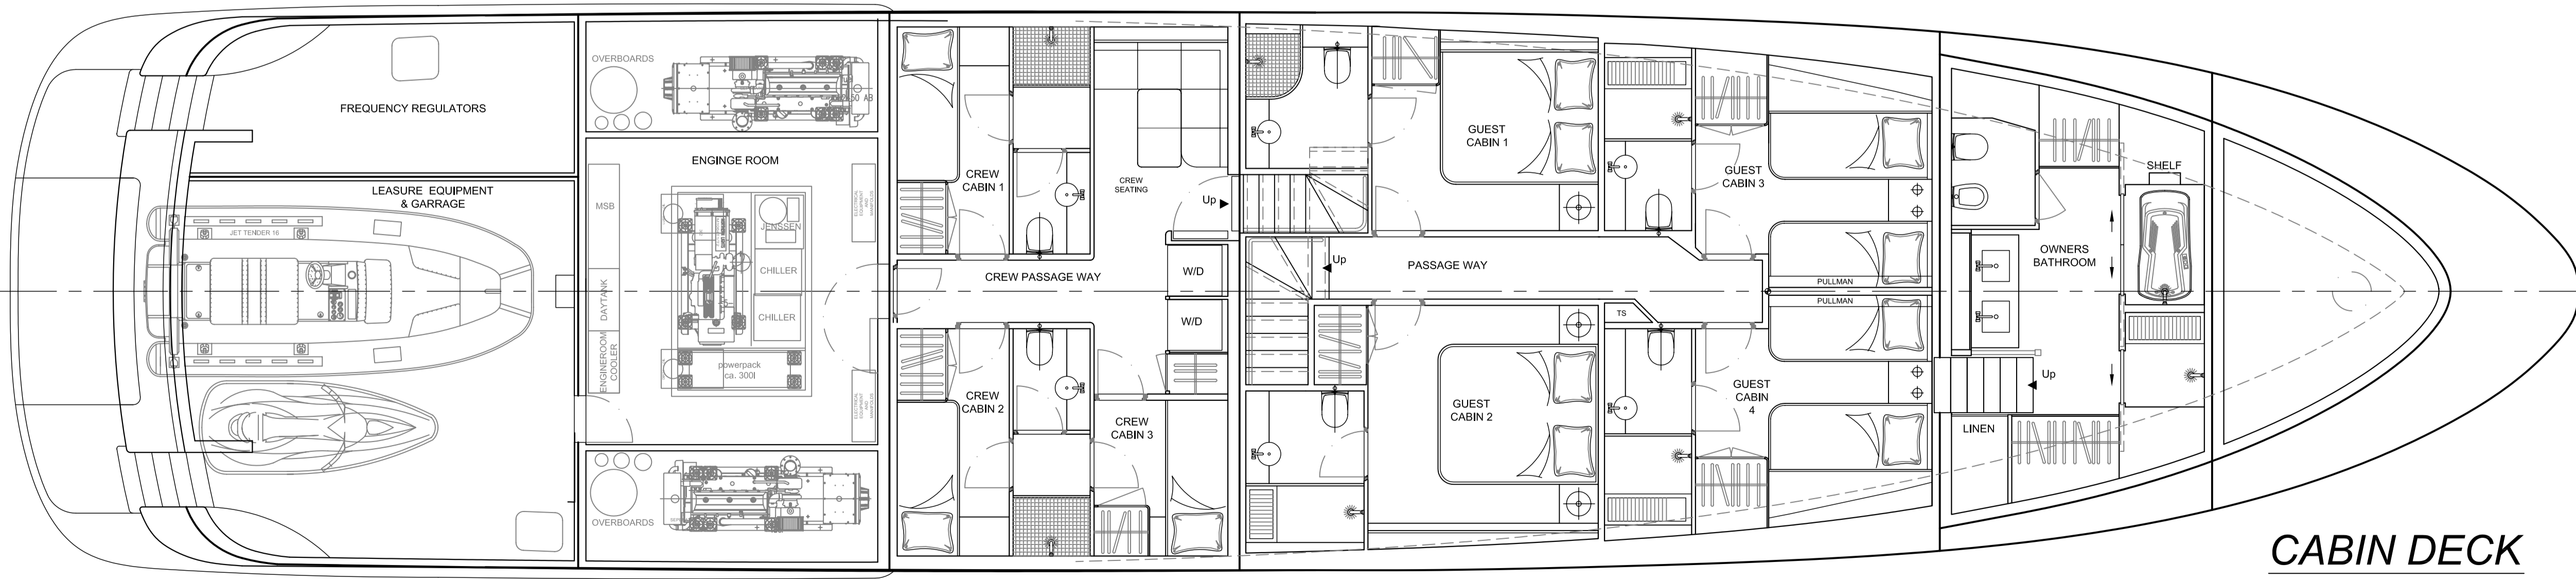

INBOARD PROFILE

SUN DECK

MAIN DECK

CABIN DECK

Guido de Groot design

D					
C					
B					
A					
0	14-09-2009	First Issue			
Envi 88					
General Arrangement					
YARD				PROJ. Nr. 142	
SCALE	PAPER	DRAWN	DATE	NO. 142	
1:1 - 1:10	A0	Dave Woessner	14-09-2009		
<small>This drawing is protected by copyright and property of the designer; no part whatsoever may be copied, reproduced, modified or used in any manner without permission.</small>					